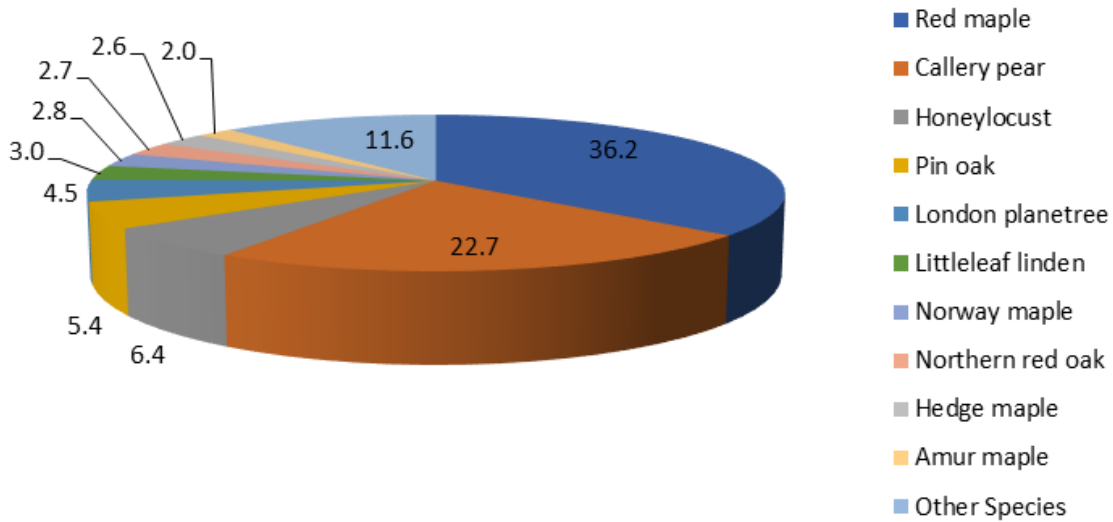

# Species Distribution of All Trees

9/24/2019

Species	Percent
Red maple	36.2
Callery pear	22.7
Honeylocust	6.4
Pin oak	5.4
London planetree	4.5
Littleleaf linden	3.0
Norway maple	2.8
Northern red oak	2.7
Hedge maple	2.6
Amur maple	2.0
Other Species	11.6
Total	100.0