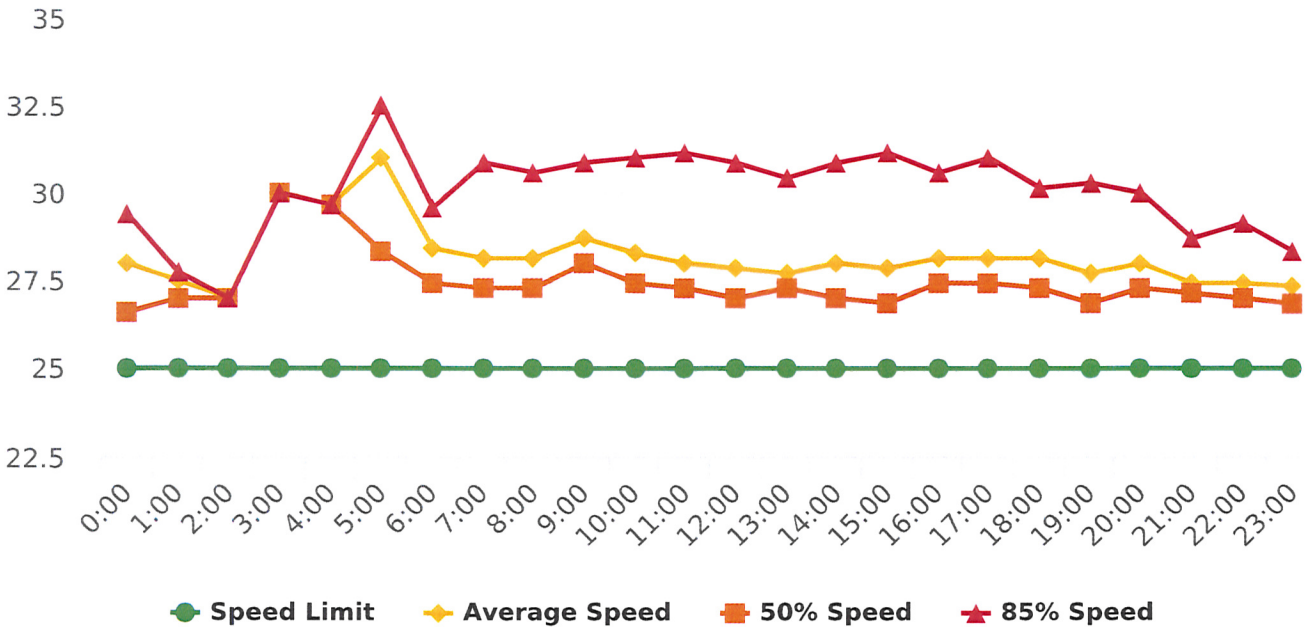

Extended Speed Summary Report

Generated by John Lecreux from Township of Verona Police Department on Mar 19, 2019 at 1:54:13 PM

Time of Day: 0:00 to 23:59
Dates: 3/12/2019 to 3/18/2019

Site: Claremont @ Otsego , WB

Overall Summary

Total Days of Data: 7
Speed Limit: 25
Average Speed: 28.19
50th Percentile Speed: 27.45
85th Percentile Speed: 30.07
Pace Speed Range: 24-34

Minimum Speed: 25
Maximum Speed: 46
Display Status: Display Off
Average Volume per Day: 400.1
Total Volume: 2801