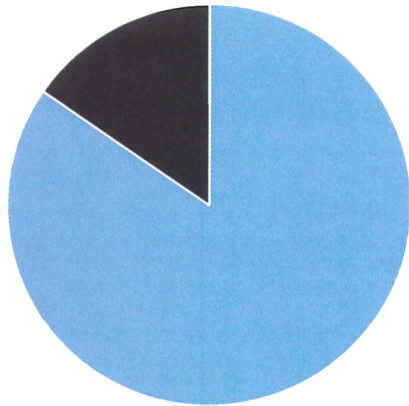

Extended Speed Summary Report

Generated by John Lecreux from Township of Verona Police Department on Mar 19, 2019 at 1:54:13 PM

Time of Day: 0:00 to 23:59
Dates: 3/12/2019 to 3/18/2019

Site: Claremont @ Otsego , WB

Overall Summary

Total Days of Data: 7
Speed Limit: 25
Average Speed: 28.19
50th Percentile Speed: 27.45
85th Percentile Speed: 30.07
Pace Speed Range: 24-34

Minimum Speed: 25
Maximum Speed: 46
Display Status: Display Off
Average Volume per Day: 400.1
Total Volume: 2801