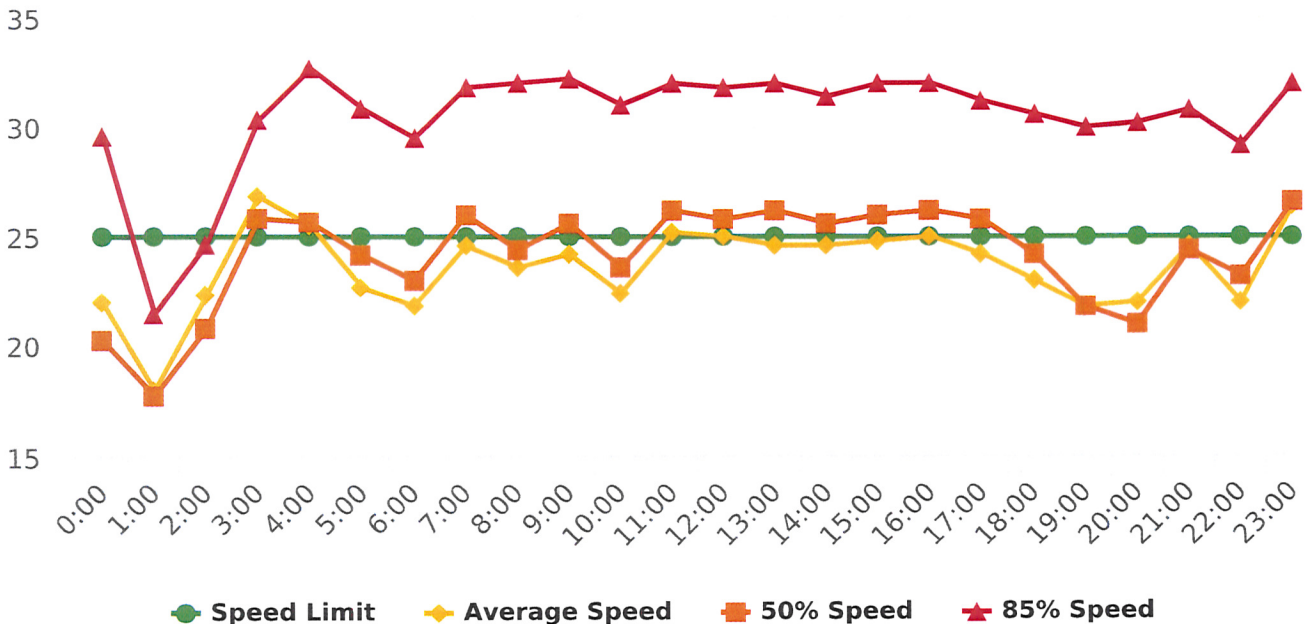

Extended Speed Summary Report

Generated by John Lecreux from Township of Verona Police Department on Mar 19, 2019 at 2:7:43 PM

Time of Day: 0:00 to 23:59
 Dates: 3/12/2019 to 3/17/2019

Site: Claremont Ave @ Otsego Rd, EB

Overall Summary

Total Days of Data: 6
 Speed Limit: 25
 Average Speed: 23.63
 50th Percentile Speed: 24.17
 85th Percentile Speed: 30.47
 Pace Speed Range: 21-31

Minimum Speed: 5
 Maximum Speed: 58
 Display Status: Display Off
 Average Volume per Day: 1316.2
 Total Volume: 7897

■ Violators
 ■ Inside Threshold
 ■ Compliant
 ■ Vehicles Slowed
 ■ Other

● Speed Limit
 ◆ Average Speed
 ■ 50% Speed
 ▲ 85% Speed

Extended Speed Summary Report

Generated by John Lecreux from Township of Verona Police Department on Mar 19, 2019 at 2:7:43 PM

Overall Summary

Total Days of Data: 7
 Speed Limit: 25
 Average Speed: 28.19
 50th Percentile Speed: 27.45
 85th Percentile Speed: 30.07
 Pace Speed Range: 24-34

Minimum Speed: 25
 Maximum Speed: 46
 Display Status: Display Off
 Average Volume per Day: 400.1
 Total Volume: 2801