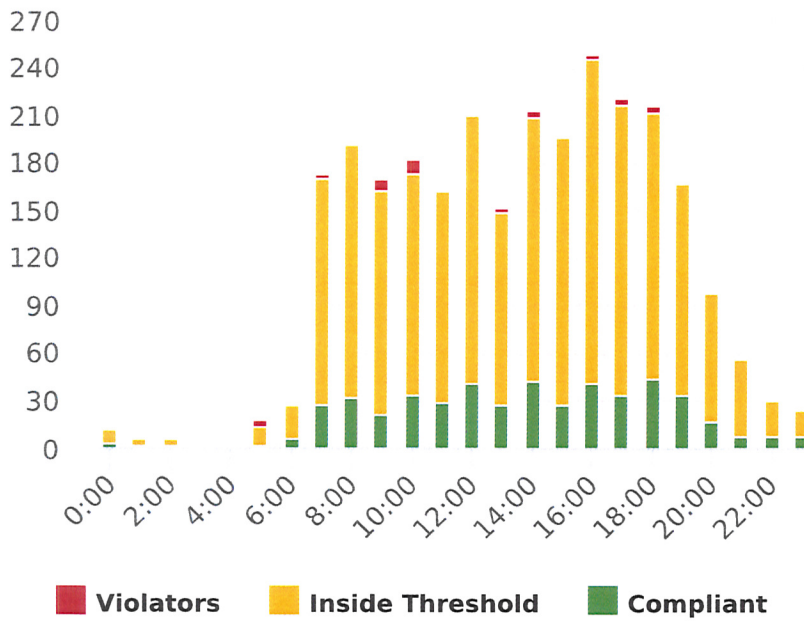

Overall Summary

Total Days of Data: 7
 Speed Limit: 25
 Average Speed: 28.19
 50th Percentile Speed: 27.45
 85th Percentile Speed: 30.07
 Pace Speed Range: 24-34

Minimum Speed: 25
 Maximum Speed: 46
 Display Status: Display Off
 Average Volume per Day: 400.1
 Total Volume: 2801