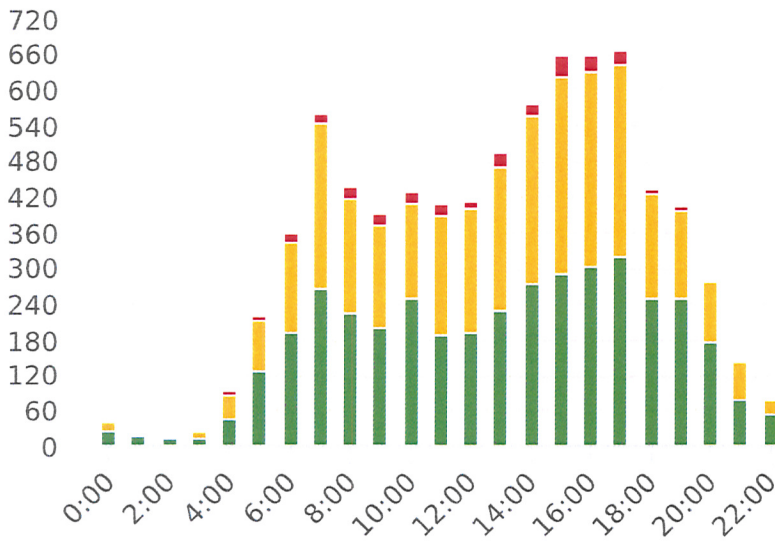

Extended Speed Summary Report

Generated by John Lecreux from Township of Verona Police Department on Mar 19, 2019 at 2:7:43 PM

Time of Day: 0:00 to 23:59
 Dates: 3/12/2019 to 3/17/2019

Site: Claremont Ave @ Otsego Rd, EB

Overall Summary

Total Days of Data: 6
 Speed Limit: 25
 Average Speed: 23.63
 50th Percentile Speed: 24.17
 85th Percentile Speed: 30.47
 Pace Speed Range: 21-31

Minimum Speed: 5
 Maximum Speed: 58
 Display Status: Display Off
 Average Volume per Day: 1316.2
 Total Volume: 7897

■ Violators
 ■ Inside Threshold
 ■ Compliant
 ■ Vehicles Slowed
 ■ Other

● Speed Limit
 ◆ Average Speed
 ■ 50% Speed
 ▲ 85% Speed

Extended Speed Summary Report

Generated by John Lecreux from Township of Verona Police Department on Mar 19, 2019 at 2:7:43 PM

Overall Summary

Total Days of Data: 7
 Speed Limit: 25
 Average Speed: 28.19
 50th Percentile Speed: 27.45
 85th Percentile Speed: 30.07
 Pace Speed Range: 24-34

Minimum Speed: 25
 Maximum Speed: 46
 Display Status: Display Off
 Average Volume per Day: 400.1
 Total Volume: 2801